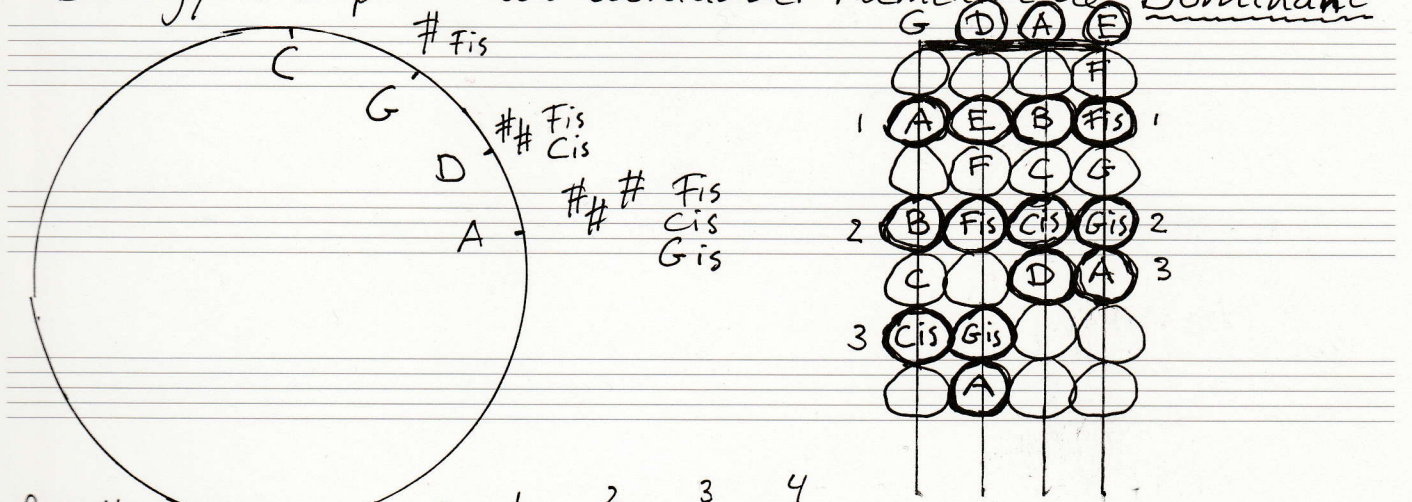

Musical notation for the D major scale in treble clef, starting on D4. The notes are: D (I), E (II), Fis (III), G (IV), A (V), B (VI), Cis (VII), D (I). Fingerings are indicated above the notes: 0, 1, 2, 3, 0, 1, 2, 3.

In de toonladder van D is D de grondtoon.

De vijfde trap van een toonladder noemen we de 'Dominant'

Musical notation for the A major scale in treble clef, starting on A4. The notes are: A (I), B (II), Cis (III), D (IV), E (V), Fis (VI), Gis (VII), A (I). Fingerings are indicated above the notes: 1, 2, 3, 0, 1, 2, 3, 4.

Musical notation for the A major scale in bass clef, starting on A2. The notes are: A (I), B (II), Cis (III), D (IV), E (V), Fis (VI), Gis (VII), A (I). The fifth degree (E) is circled and labeled 'Dominant'.